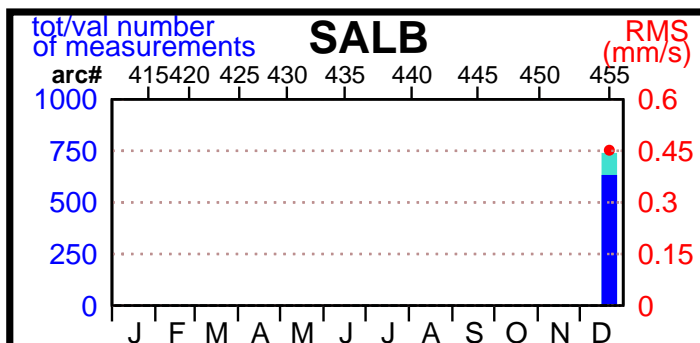

2002 - POE statistics

SPOT2

SPOT4

TOPEX

ENVISAT