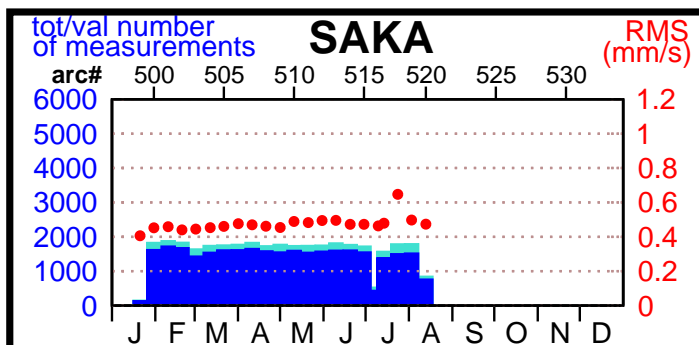

2004 - POE statistics

SPOT2

SPOT4

SPOT5

TOPEX

JASON1

ENVISAT