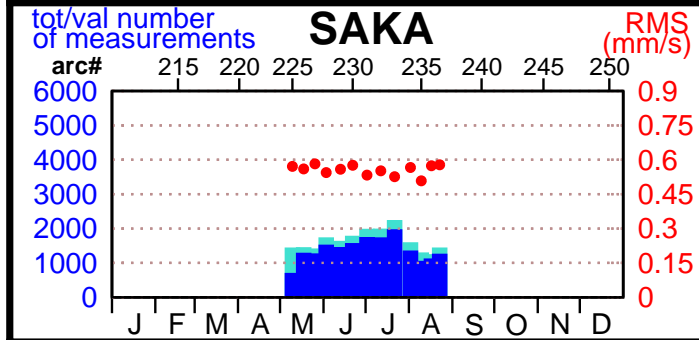

2003 - POE statistics

SPOT2

SPOT4

SPOT5

TOPEX

JASON1

ENVISAT