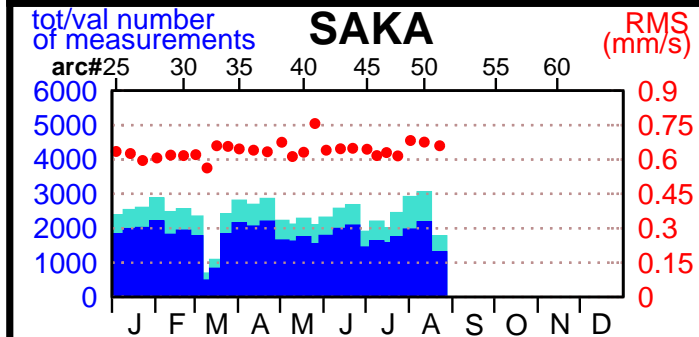

2003 - POE statistics

SPOT2

SPOT4

SPOT5

TOPEX

JASON1

ENVISAT