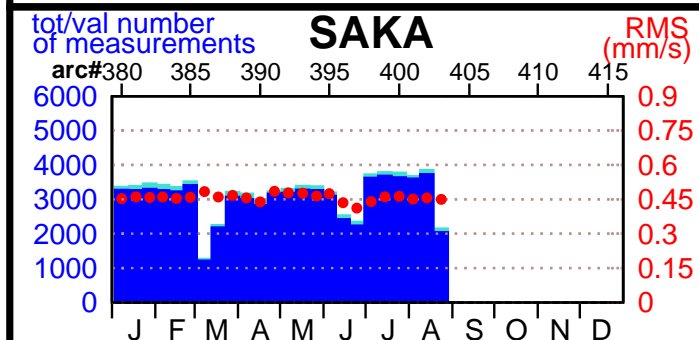

2003 - POE statistics

SPOT2

SPOT4

SPOT5

TOPEX

JASON1

ENVISAT