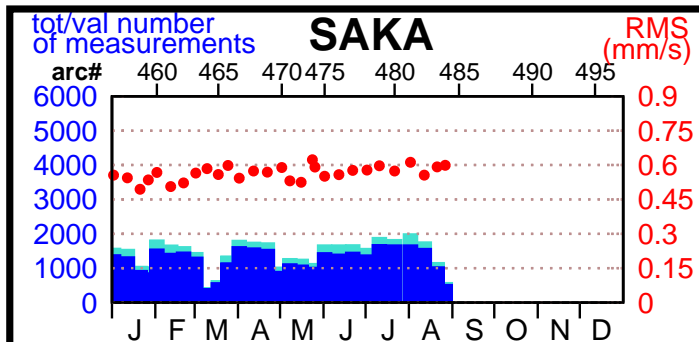

2003 - POE statistics

SPOT2

SPOT4

SPOT5

TOPEX

JASON1

ENVISAT