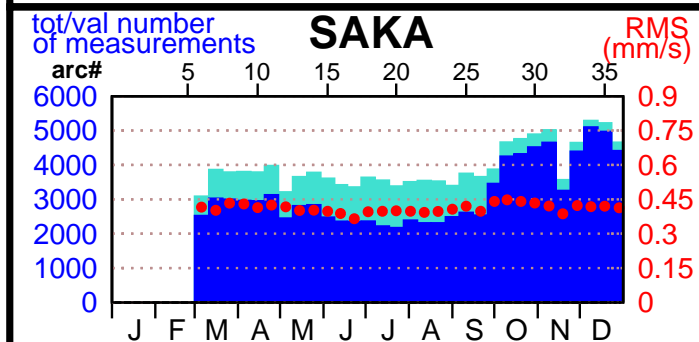

2002 - POE statistics

SPOT2

SPOT5

TOPEX

JASON1

ENVISAT