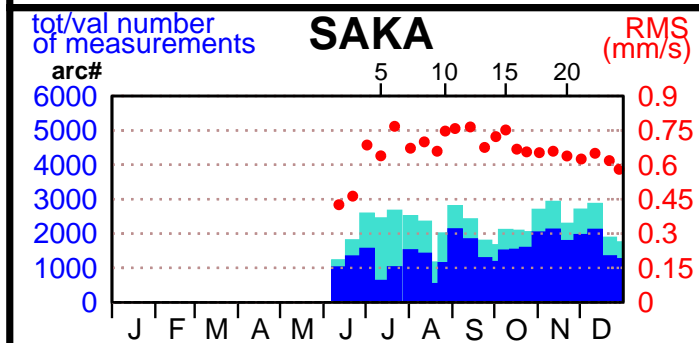

2002 - POE statistics

SPOT2

SPOT5

TOPEX

JASON1

ENVISAT