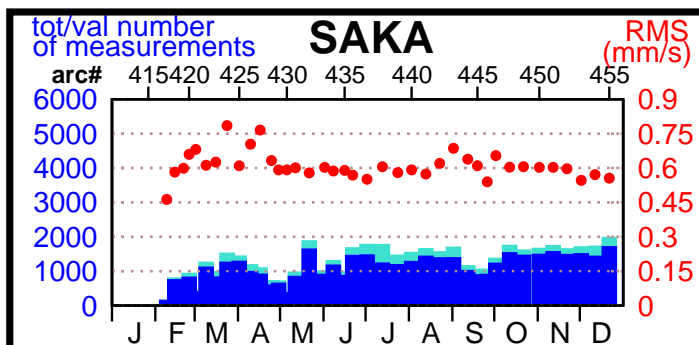

2002 - POE statistics

SPOT2

SPOT5

TOPEX

JASON1

ENVISAT