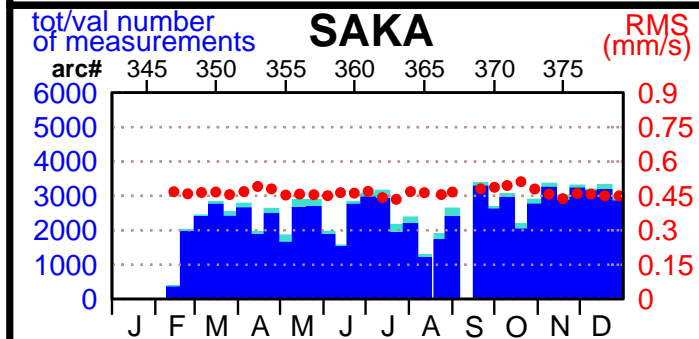

2002 - POE statistics

SPOT2

SPOT5

TOPEX

JASON1

ENVISAT