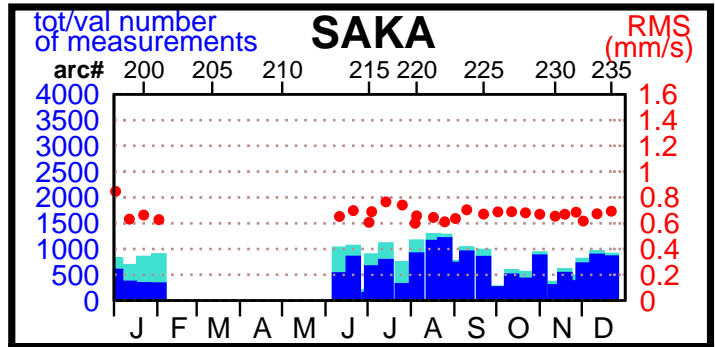

1997 - POE statistics

SPOT2

TOPEX