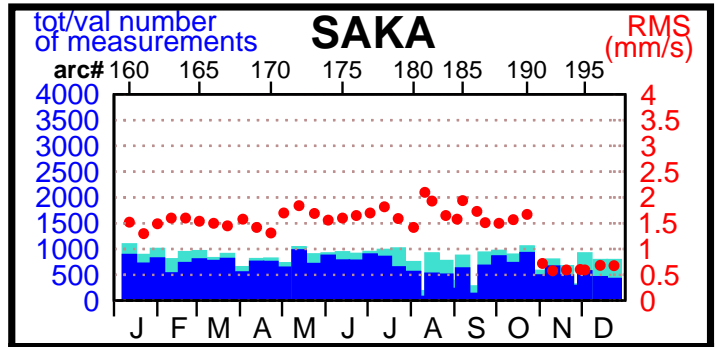

1996 - POE statistics

SPOT2

TOPEX