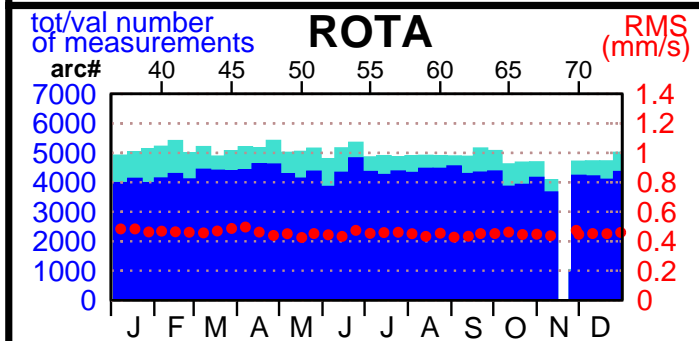

2003 - POE statistics

SPOT2

SPOT4

SPOT5

TOPEX

JASON1

ENVISAT