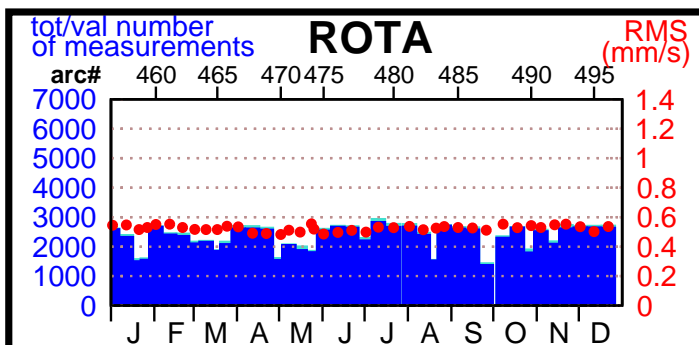

2003 - POE statistics

SPOT2

SPOT4

SPOT5

TOPEX

JASON1

ENVISAT