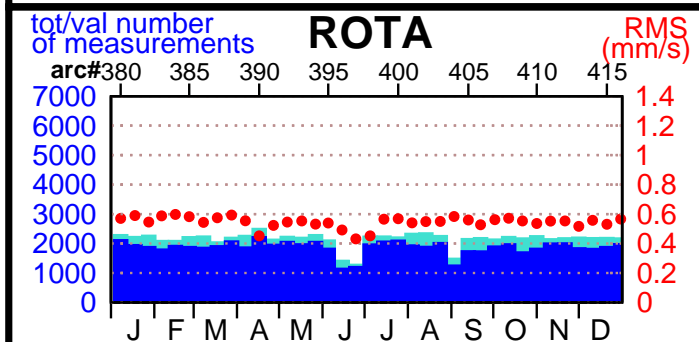

2003 - POE statistics

SPOT2

SPOT4

SPOT5

TOPEX

JASON1

ENVISAT