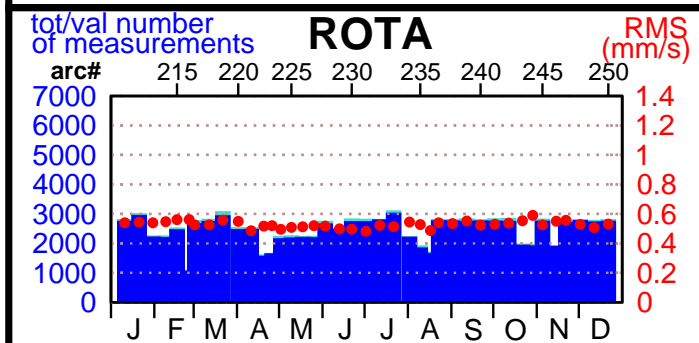

2003 - POE statistics

SPOT2

SPOT4

SPOT5

TOPEX

JASON1

ENVISAT