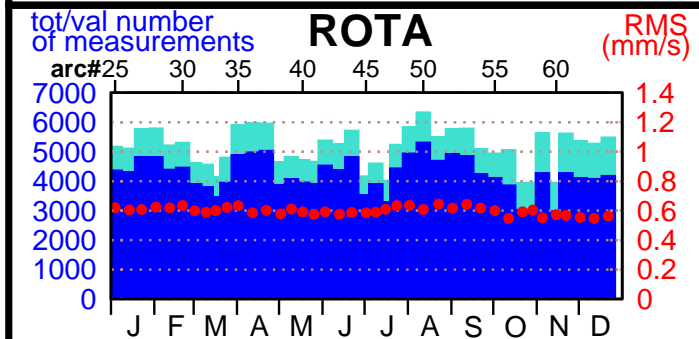

2003 - POE statistics

SPOT2

SPOT4

SPOT5

TOPEX

JASON1

ENVISAT