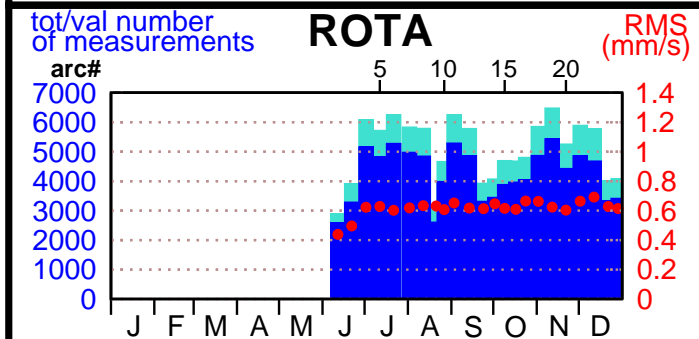

2002 - POE statistics

SPOT2

SPOT4

SPOT5

TOPEX

JASON1

ENVISAT