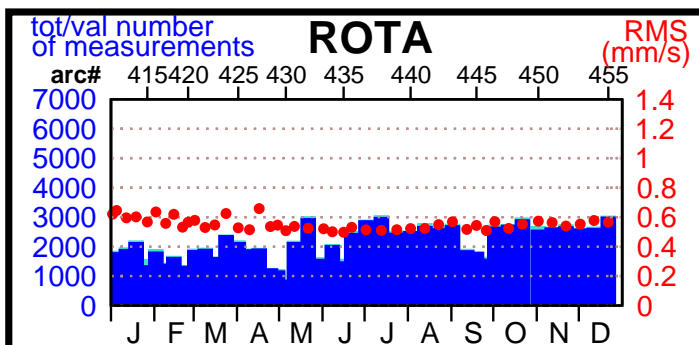

2002 - POE statistics

SPOT2

SPOT4

SPOT5

TOPEX

JASON1

ENVISAT