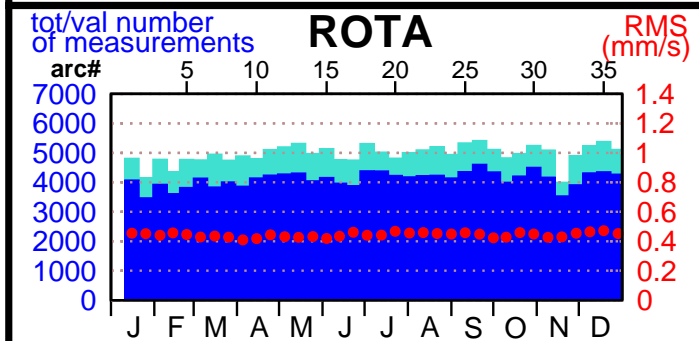

2002 - POE statistics

SPOT2

SPOT4

SPOT5

TOPEX

JASON1

ENVISAT