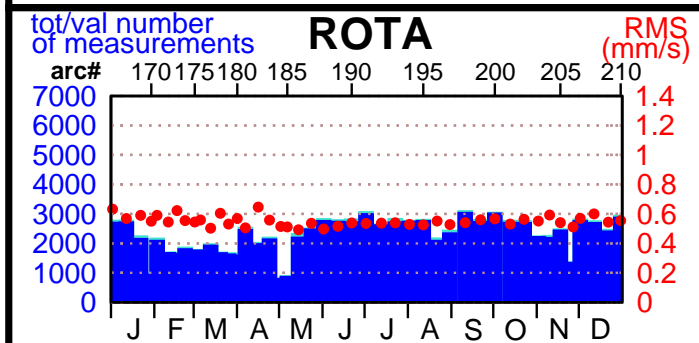

2002 - POE statistics

SPOT2

SPOT4

SPOT5

TOPEX

JASON1

ENVISAT