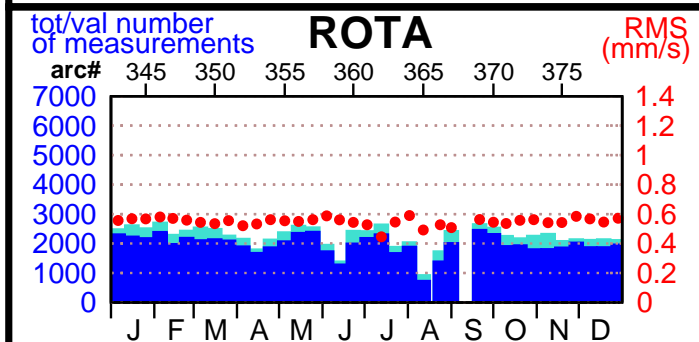

2002 - POE statistics

SPOT2

SPOT4

SPOT5

TOPEX

JASON1

ENVISAT