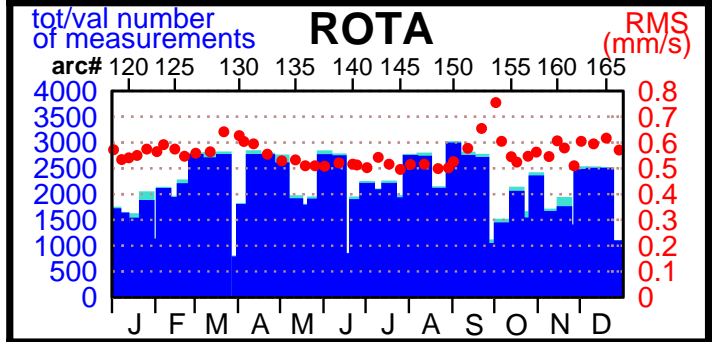

2001 - POE statistics

SPOT2

SPOT4

TOPEX