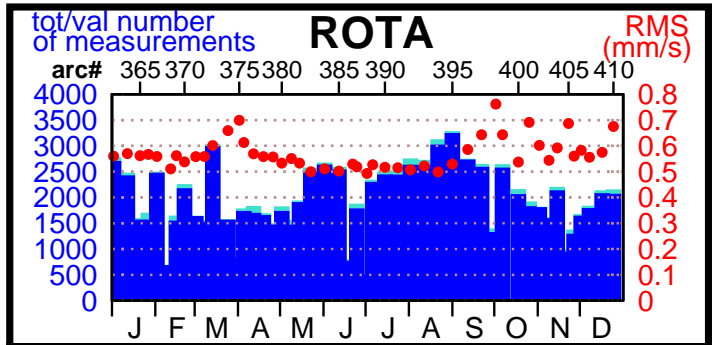

2001 - POE statistics

SPOT2

SPOT4

TOPEX