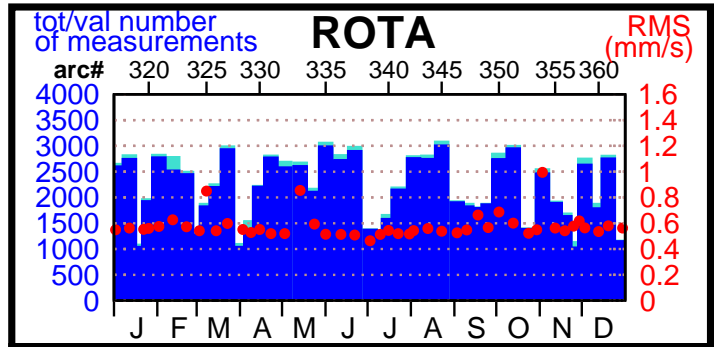

2000 - POE statistics

SPOT2

SPOT4

TOPEX