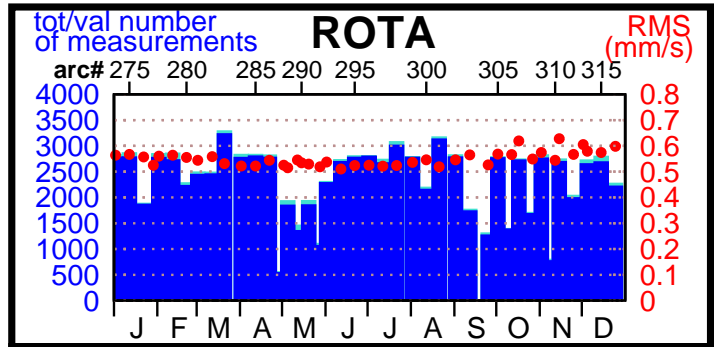

1999 - POE statistics

SPOT2

SPOT4

TOPEX