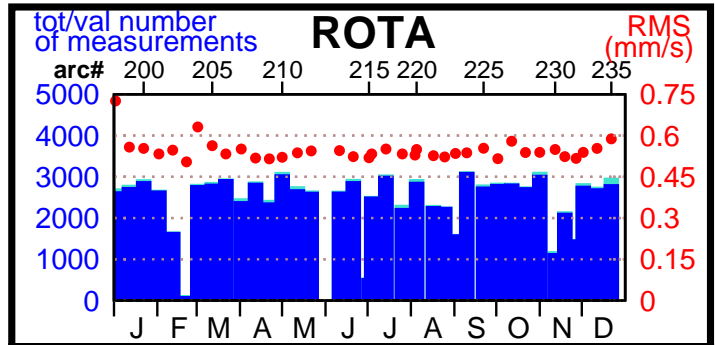

1997 - POE statistics

SPOT2

TOPEX