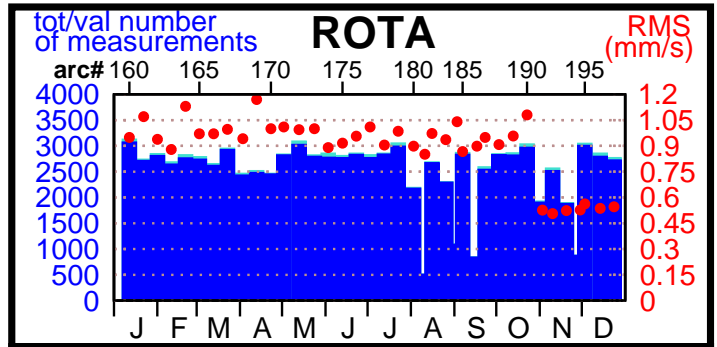

1996 - POE statistics

SPOT2

TOPEX