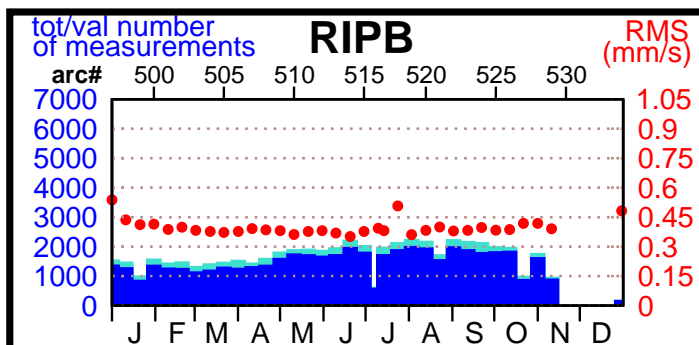

2004 - POE statistics

SPOT2

SPOT4

SPOT5

TOPEX

JASON1

ENVISAT