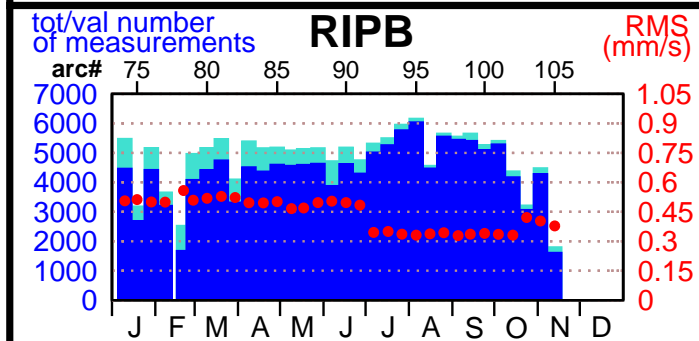

2004 - POE statistics

SPOT2

SPOT4

SPOT5

TOPEX

JASON1

ENVISAT