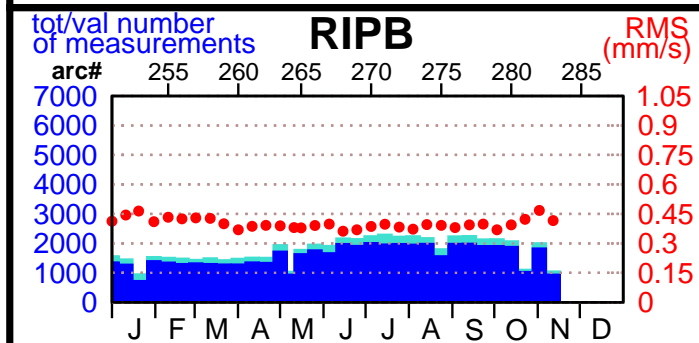

2004 - POE statistics

SPOT2

SPOT4

SPOT5

TOPEX

JASON1

ENVISAT