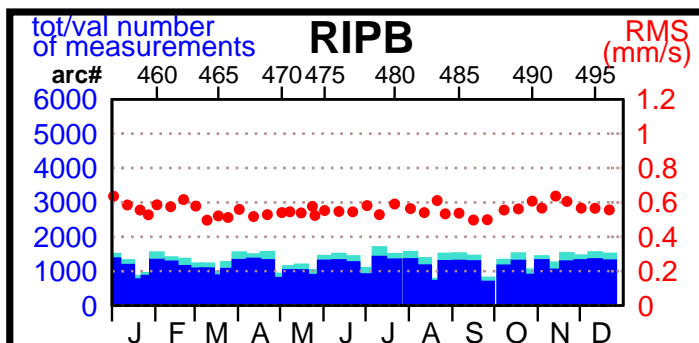

2003 - POE statistics

SPOT2

SPOT4

SPOT5

TOPEX

JASON1

ENVISAT