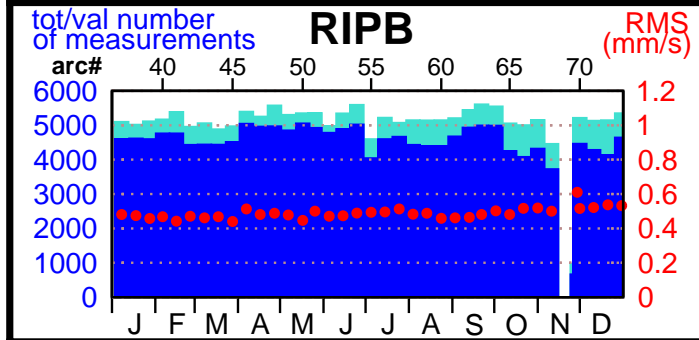

2003 - POE statistics

SPOT2

SPOT4

SPOT5

TOPEX

JASON1

ENVISAT