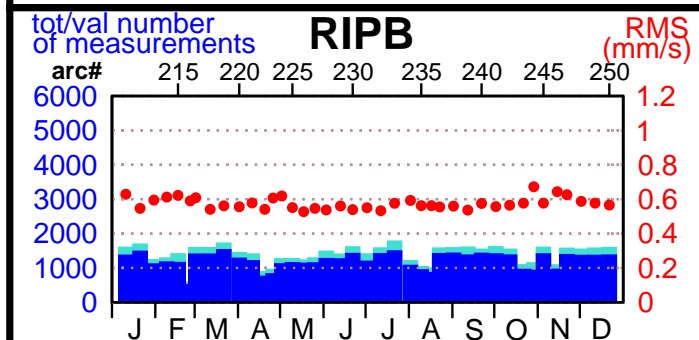

2003 - POE statistics

SPOT2

SPOT4

SPOT5

TOPEX

JASON1

ENVISAT