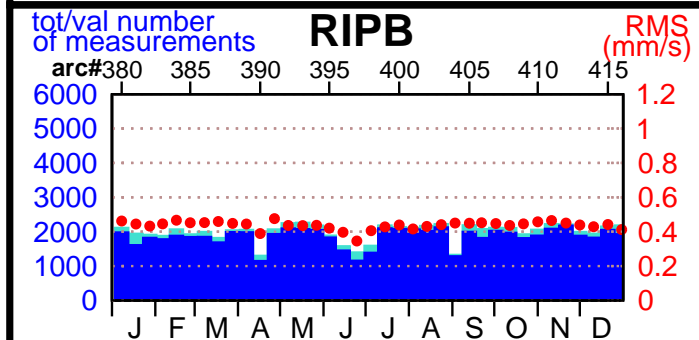

2003 - POE statistics

SPOT2

SPOT4

SPOT5

TOPEX

JASON1

ENVISAT