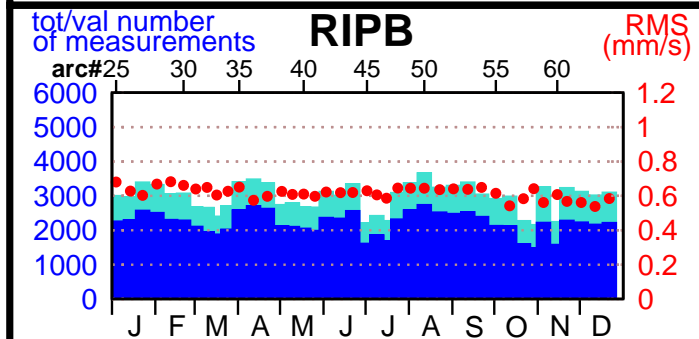

2003 - POE statistics

SPOT2

SPOT4

SPOT5

TOPEX

JASON1

ENVISAT