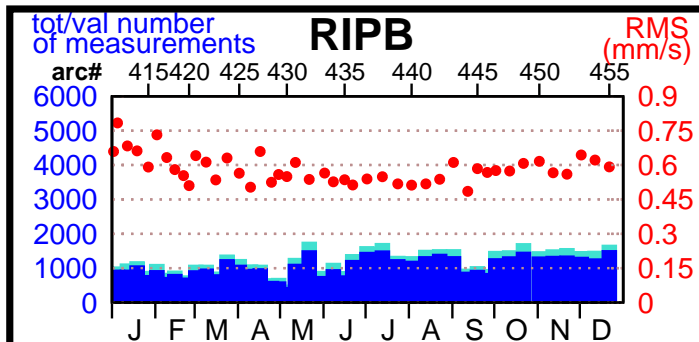

2002 - POE statistics

SPOT2

SPOT4

SPOT5

TOPEX

JASON1

ENVISAT