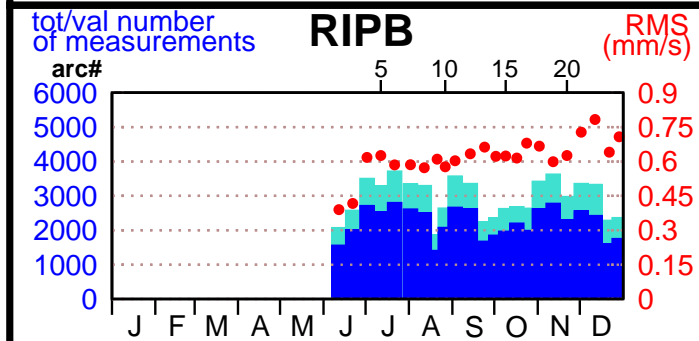

2002 - POE statistics

SPOT2

SPOT4

SPOT5

TOPEX

JASON1

ENVISAT