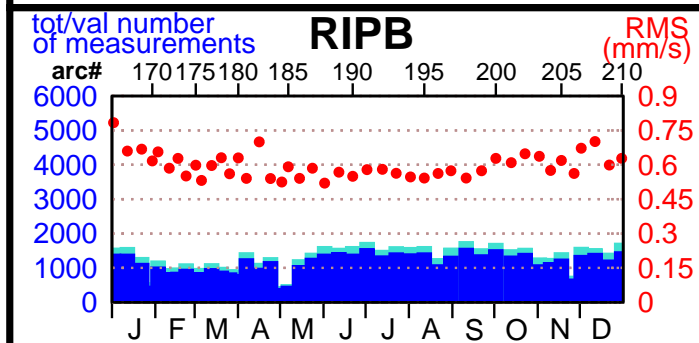

2002 - POE statistics

SPOT2

SPOT4

SPOT5

TOPEX

JASON1

ENVISAT