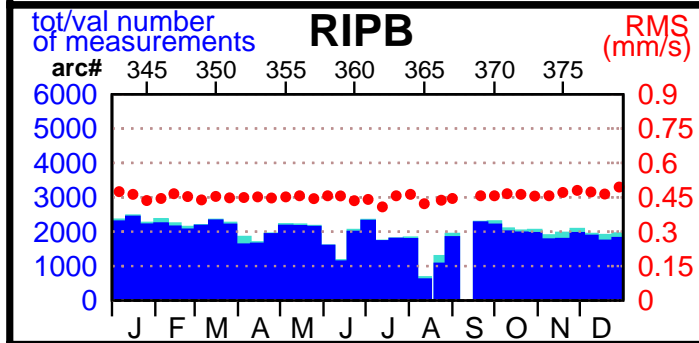

2002 - POE statistics

SPOT2

SPOT4

SPOT5

TOPEX

JASON1

ENVISAT