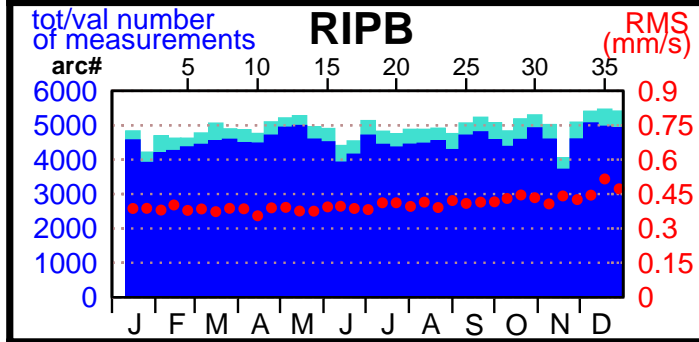

2002 - POE statistics

SPOT2

SPOT4

SPOT5

TOPEX

JASON1

ENVISAT