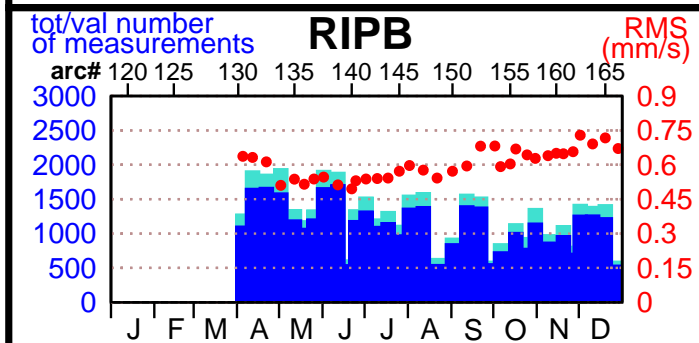

2001 - POE statistics

SPOT2

SPOT4

TOPEX