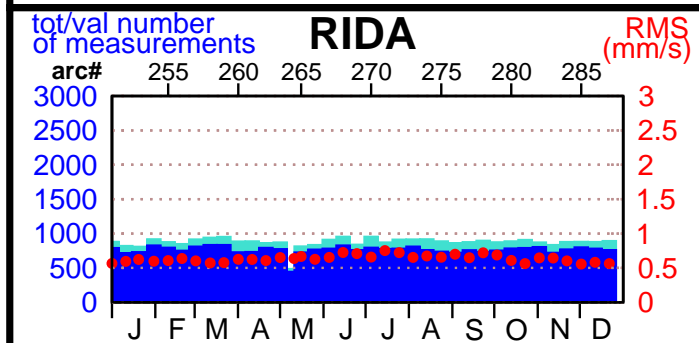

2004 - POE statistics

SPOT2

SPOT4

SPOT5

TOPEX

JASON1

ENVISAT