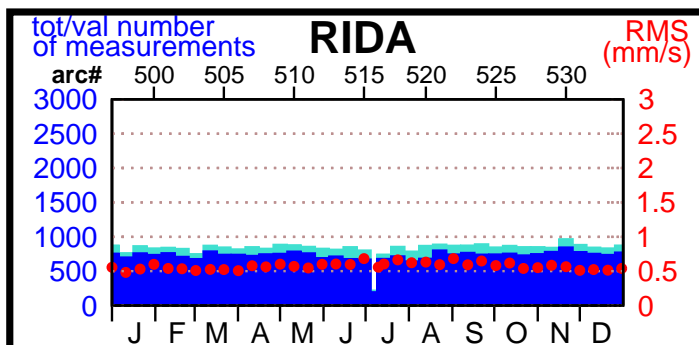

2004 - POE statistics

SPOT2

SPOT4

SPOT5

TOPEX

JASON1

ENVISAT