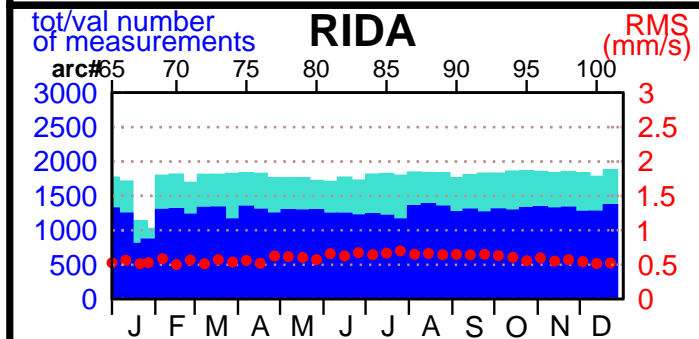

2004 - POE statistics

SPOT2

SPOT4

SPOT5

TOPEX

JASON1

ENVISAT