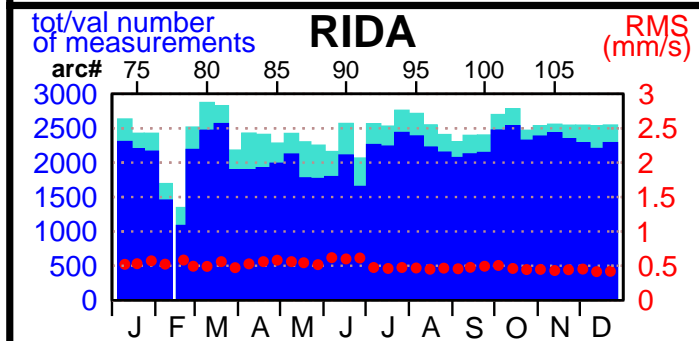

2004 - POE statistics

SPOT2

SPOT4

SPOT5

TOPEX

JASON1

ENVISAT