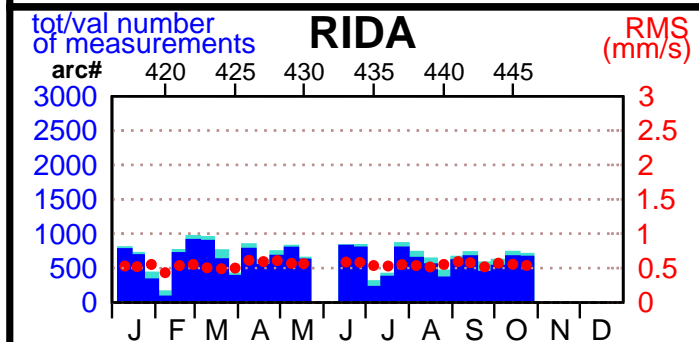

2004 - POE statistics

SPOT2

SPOT4

SPOT5

TOPEX

JASON1

ENVISAT