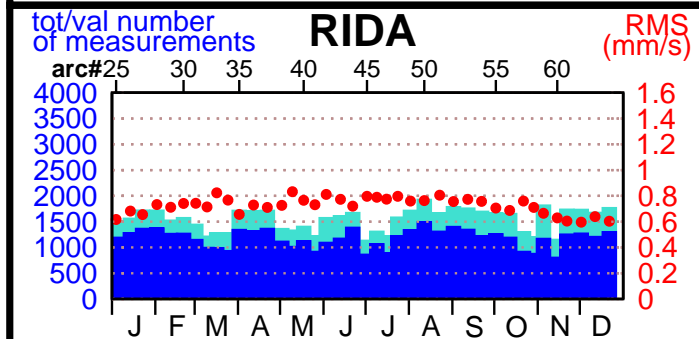

2003 - POE statistics

SPOT2

SPOT4

SPOT5

TOPEX

JASON1

ENVISAT