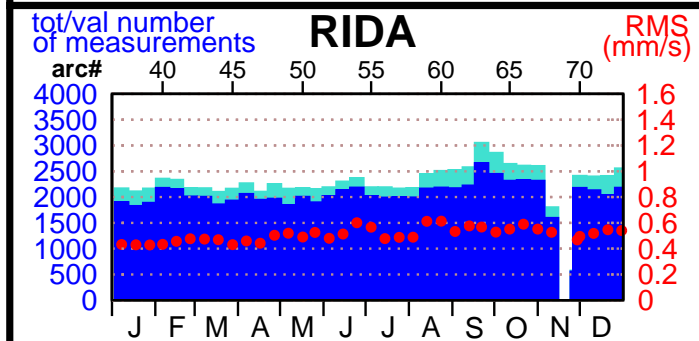

2003 - POE statistics

SPOT2

SPOT4

SPOT5

TOPEX

JASON1

ENVISAT