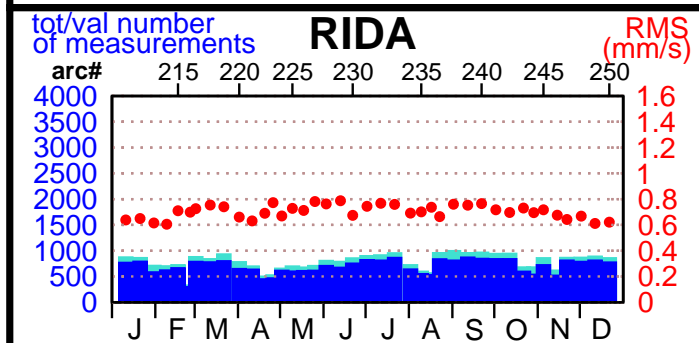

2003 - POE statistics

SPOT2

SPOT4

SPOT5

TOPEX

JASON1

ENVISAT