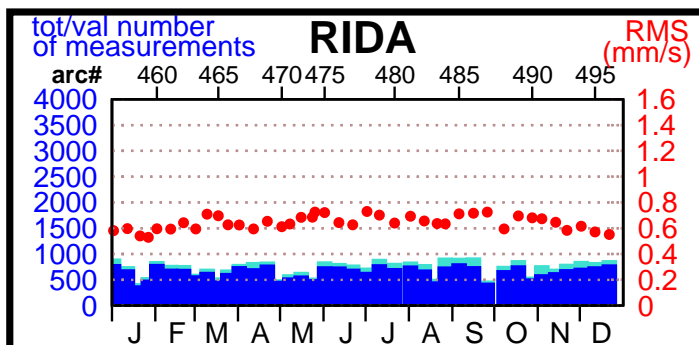

2003 - POE statistics

SPOT2

SPOT4

SPOT5

TOPEX

JASON1

ENVISAT