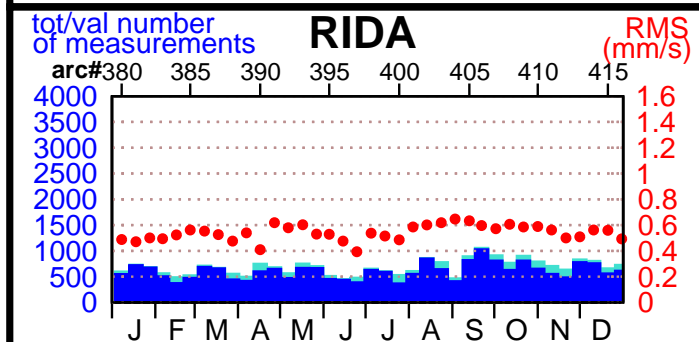

2003 - POE statistics

SPOT2

SPOT4

SPOT5

TOPEX

JASON1

ENVISAT