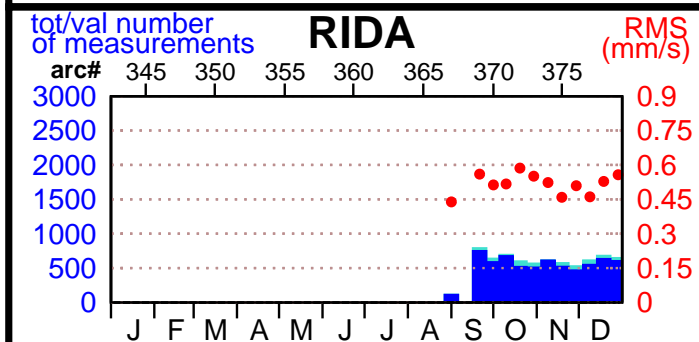

2002 - POE statistics

SPOT2

SPOT4

SPOT5

TOPEX

JASON1

ENVISAT