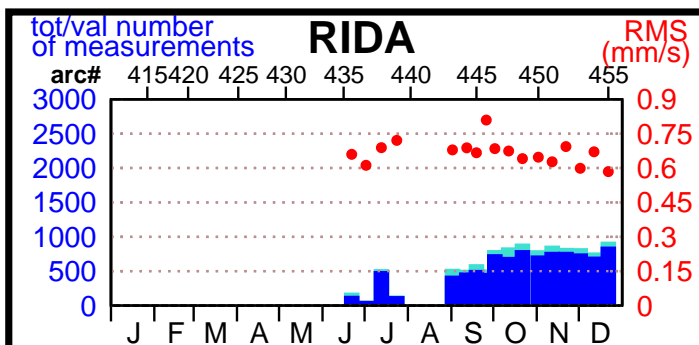

2002 - POE statistics

SPOT2

SPOT4

SPOT5

TOPEX

JASON1

ENVISAT