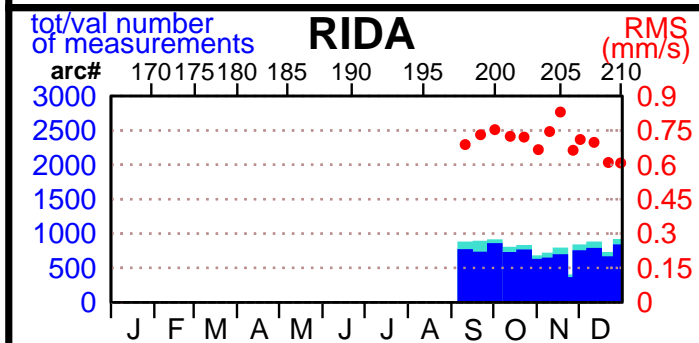

2002 - POE statistics

SPOT2

SPOT4

SPOT5

TOPEX

JASON1

ENVISAT