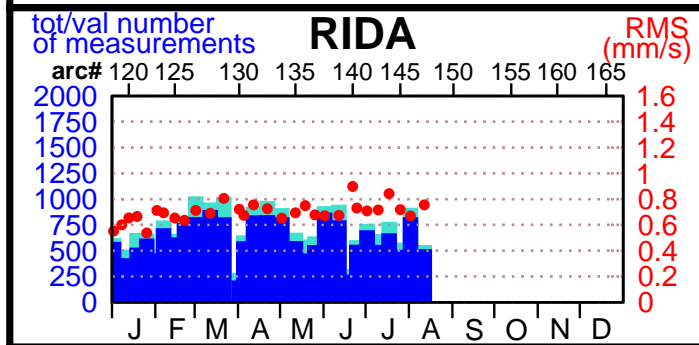

2001 - POE statistics

SPOT2

SPOT4

TOPEX