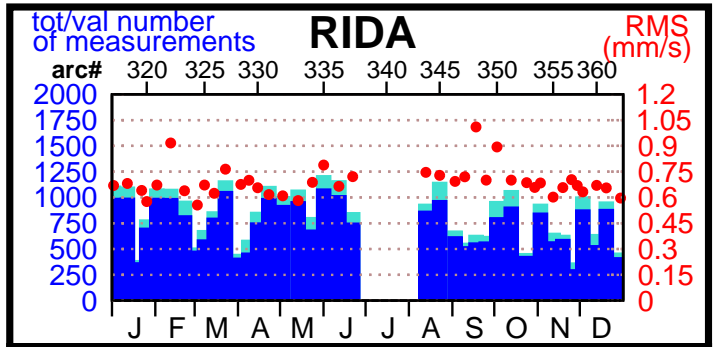

2000 - POE statistics

SPOT2

SPOT4

TOPEX