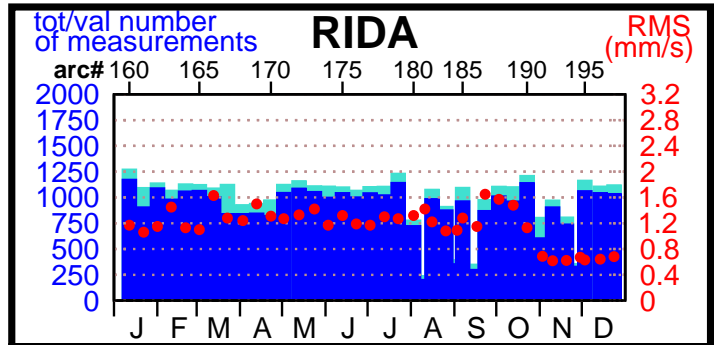

1996 - POE statistics

SPOT2

TOPEX