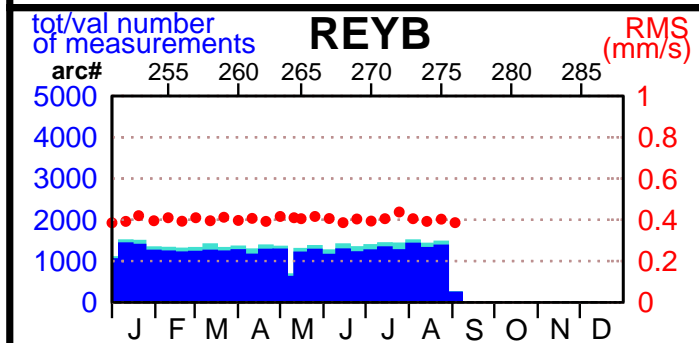

2004 - POE statistics

SPOT2

SPOT4

SPOT5

TOPEX

JASON1

ENVISAT