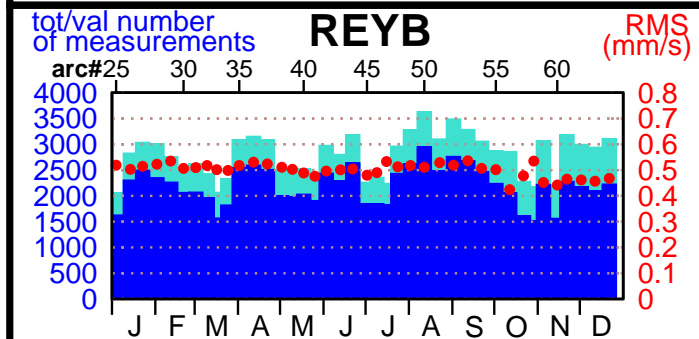

2003 - POE statistics

SPOT2

SPOT4

SPOT5

TOPEX

JASON1

ENVISAT