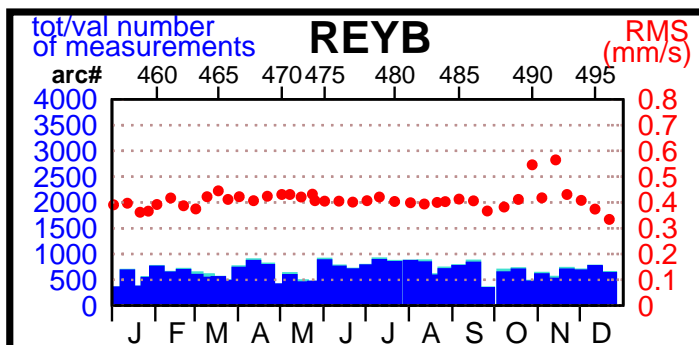

2003 - POE statistics

SPOT2

SPOT4

SPOT5

TOPEX

JASON1

ENVISAT