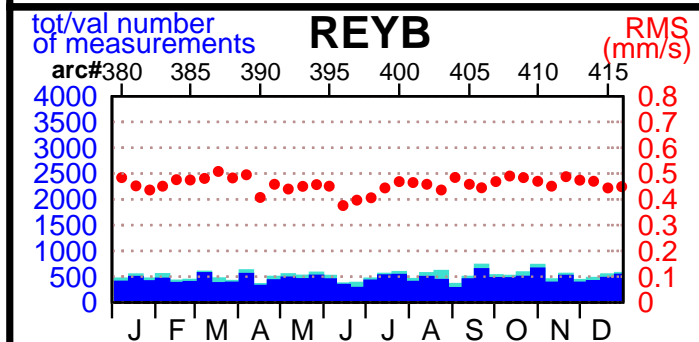

2003 - POE statistics

SPOT2

SPOT4

SPOT5

TOPEX

JASON1

ENVISAT