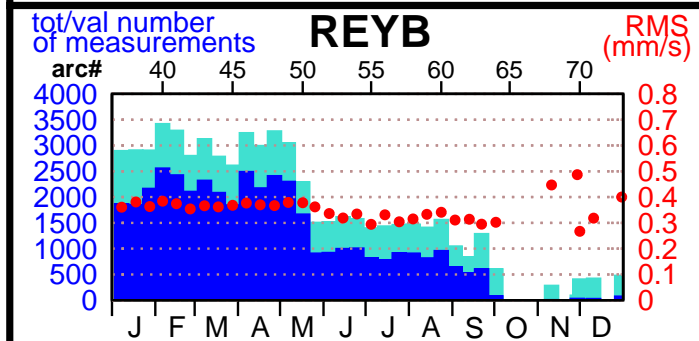

2003 - POE statistics

SPOT2

SPOT4

SPOT5

TOPEX

JASON1

ENVISAT