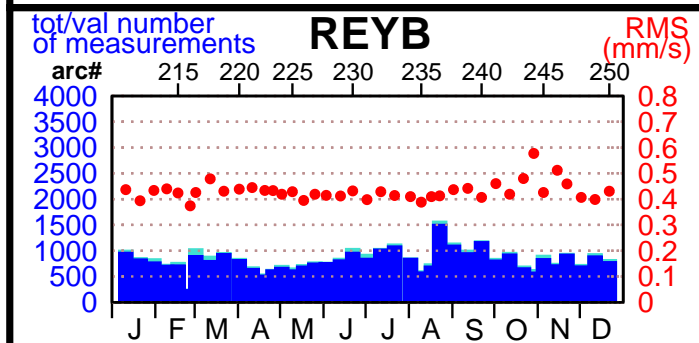

2003 - POE statistics

SPOT2

SPOT4

SPOT5

TOPEX

JASON1

ENVISAT