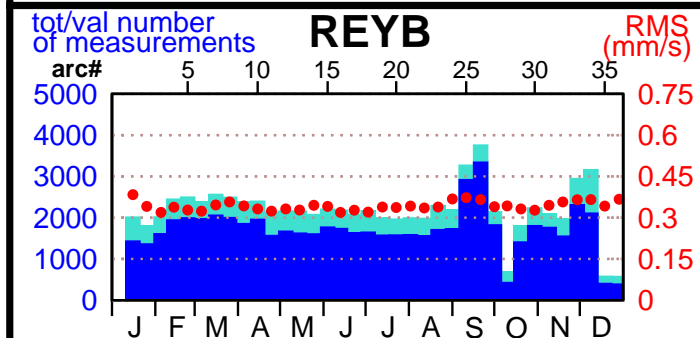

2002 - POE statistics

SPOT2

SPOT4

SPOT5

TOPEX

JASON1

ENVISAT