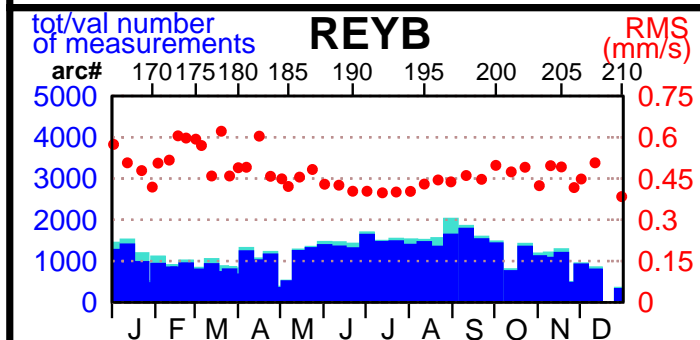

2002 - POE statistics

SPOT2

SPOT4

SPOT5

TOPEX

JASON1

ENVISAT