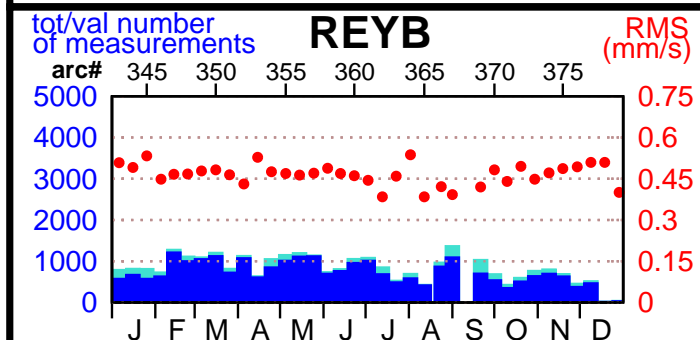

2002 - POE statistics

SPOT2

SPOT4

SPOT5

TOPEX

JASON1

ENVISAT