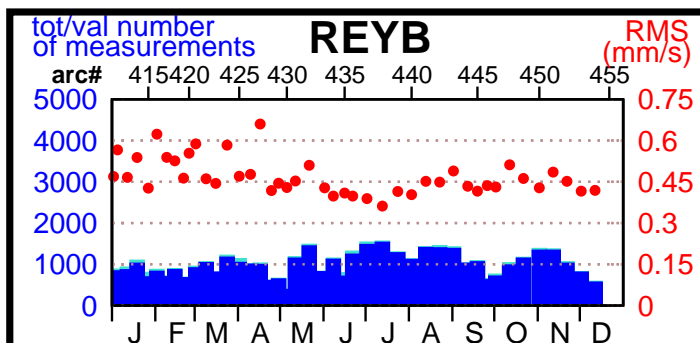

2002 - POE statistics

SPOT2

SPOT4

SPOT5

TOPEX

JASON1

ENVISAT