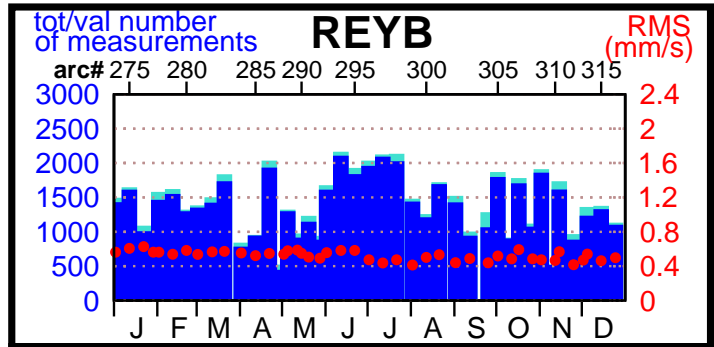

1999 - POE statistics

SPOT2

SPOT4

TOPEX