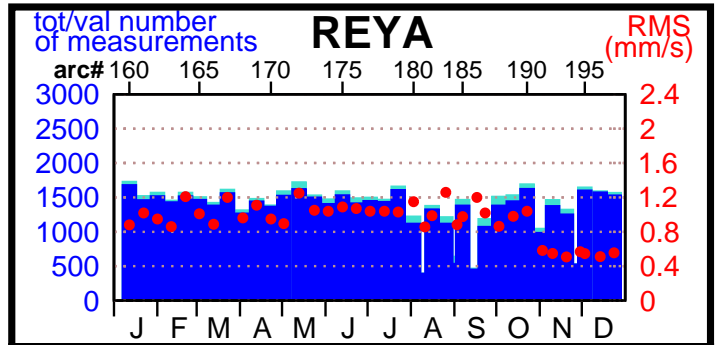

1996 - POE statistics

SPOT2

TOPEX