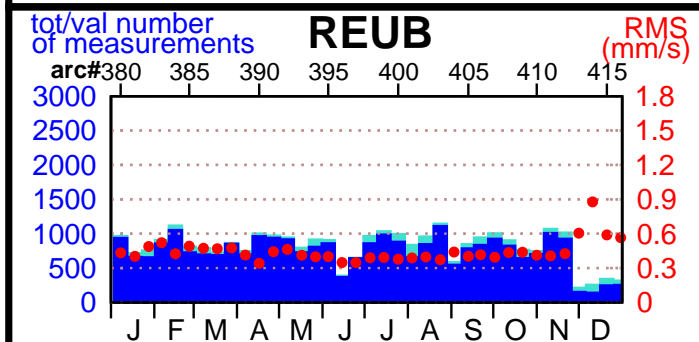

2003 - POE statistics

SPOT2

SPOT4

SPOT5

TOPEX

JASON1

ENVISAT