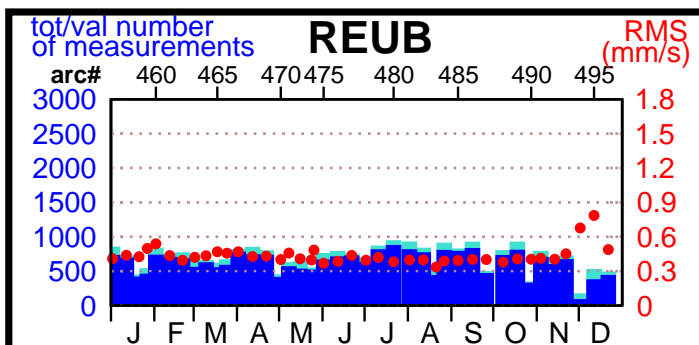

2003 - POE statistics

SPOT2

SPOT4

SPOT5

TOPEX

JASON1

ENVISAT