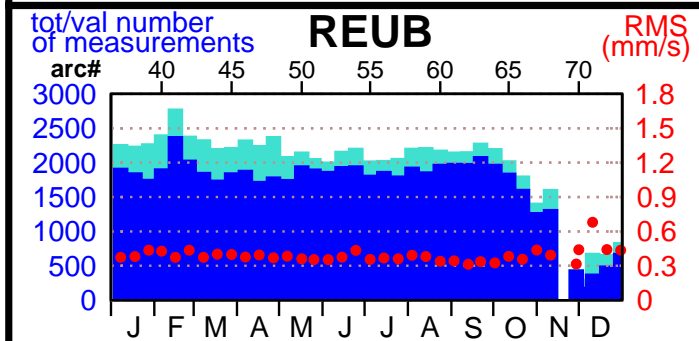

2003 - POE statistics

SPOT2

SPOT4

SPOT5

TOPEX

JASON1

ENVISAT