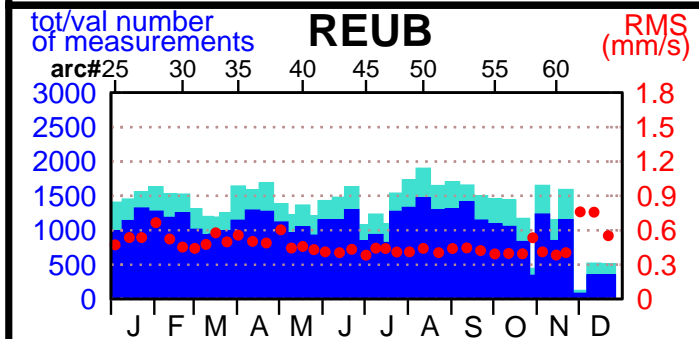

2003 - POE statistics

SPOT2

SPOT4

SPOT5

TOPEX

JASON1

ENVISAT