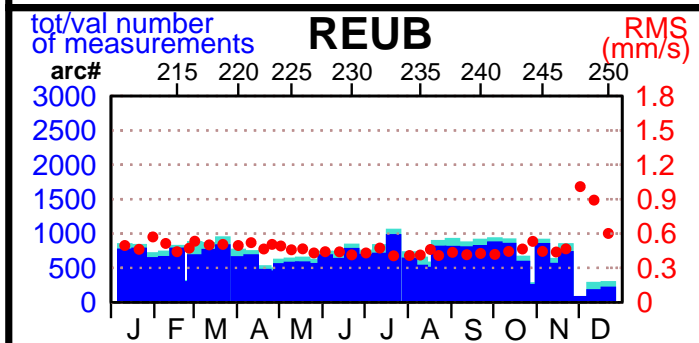

2003 - POE statistics

SPOT2

SPOT4

SPOT5

TOPEX

JASON1

ENVISAT