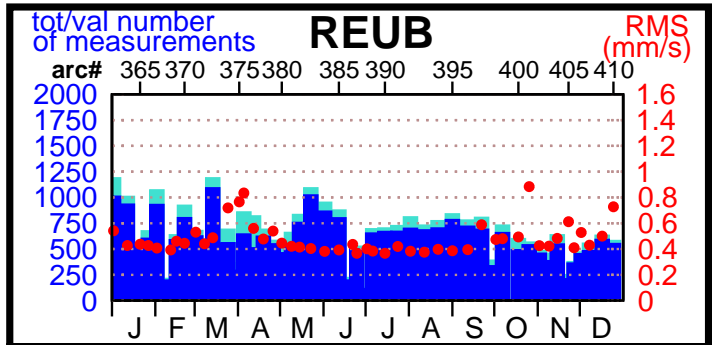

2001 - POE statistics

SPOT2

SPOT4

TOPEX