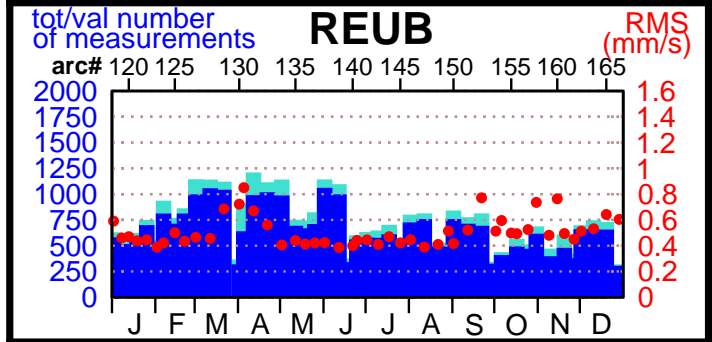

2001 - POE statistics

SPOT2

SPOT4

TOPEX