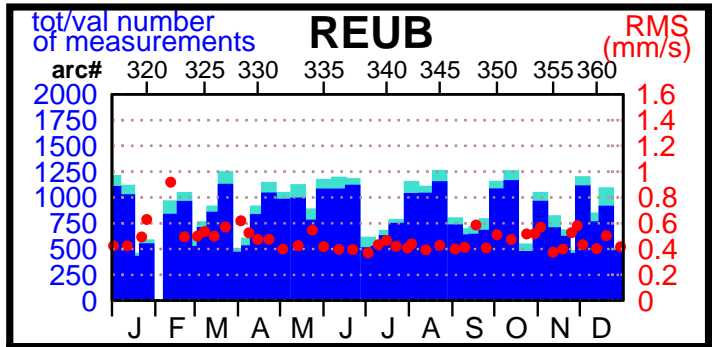

2000 - POE statistics

SPOT2

SPOT4

TOPEX