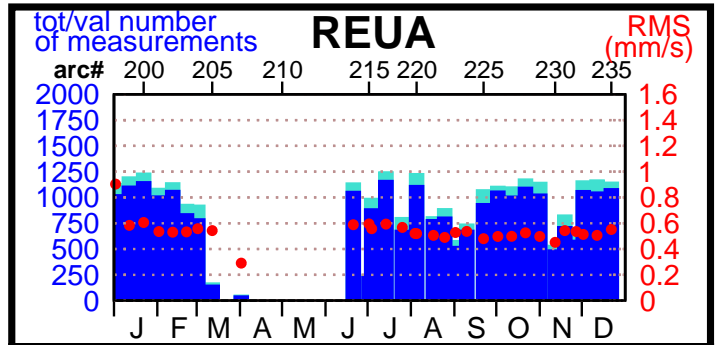

1997 - POE statistics

SPOT2

TOPEX