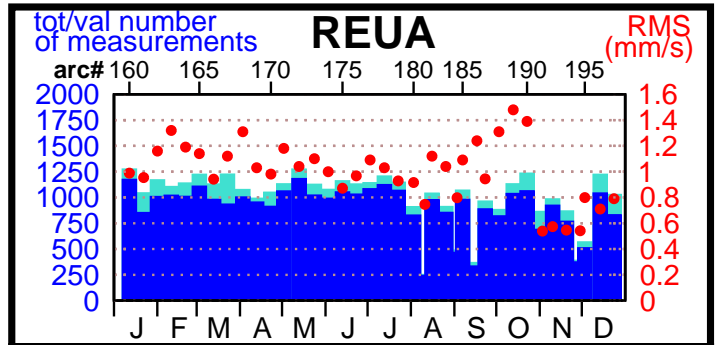

1996 - POE statistics

SPOT2

TOPEX