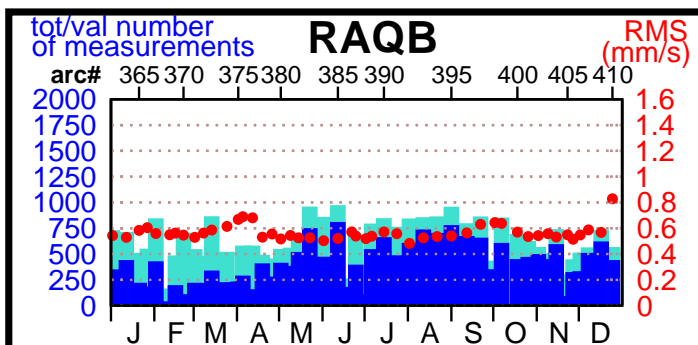

2001 - POE statistics

SPOT2

SPOT4

TOPEX