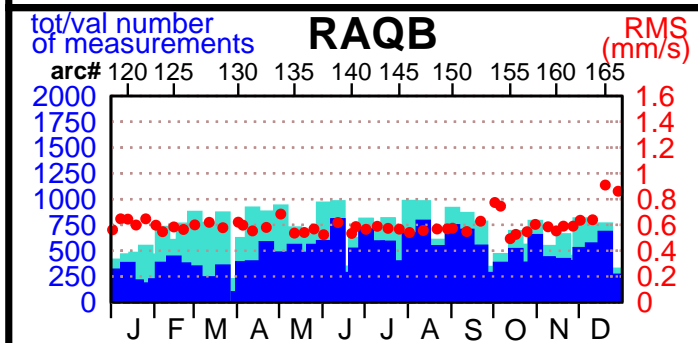

2001 - POE statistics

SPOT2

SPOT4

TOPEX