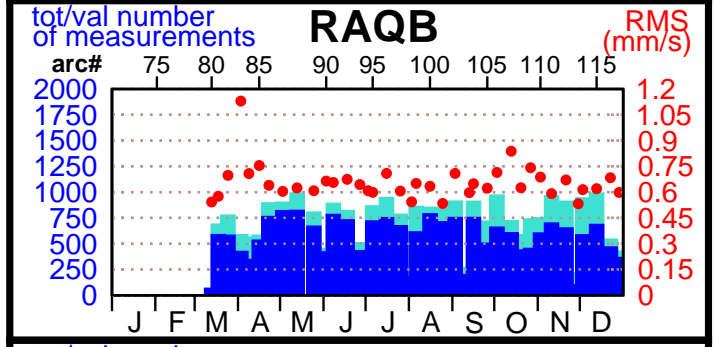

2000 - POE statistics

SPOT2

SPOT4

TOPEX