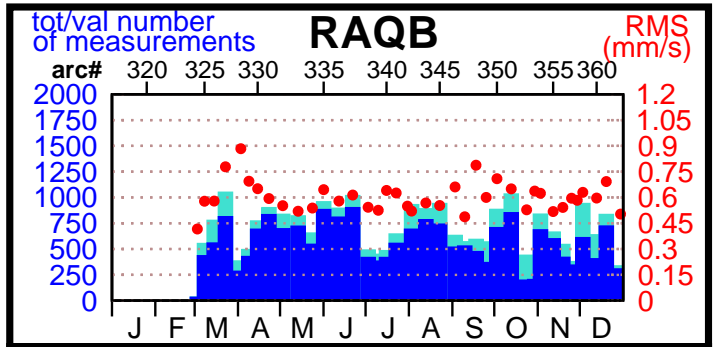

2000 - POE statistics

SPOT2

SPOT4

TOPEX