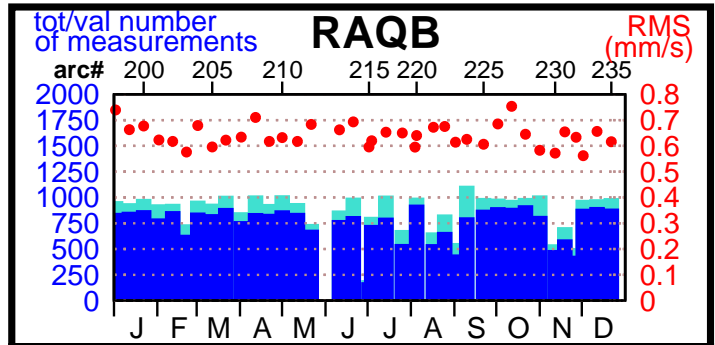

1997 - POE statistics

SPOT2

TOPEX