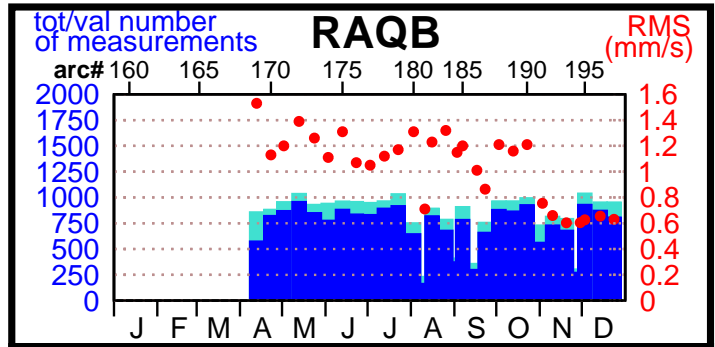

1996 - POE statistics

SPOT2

TOPEX