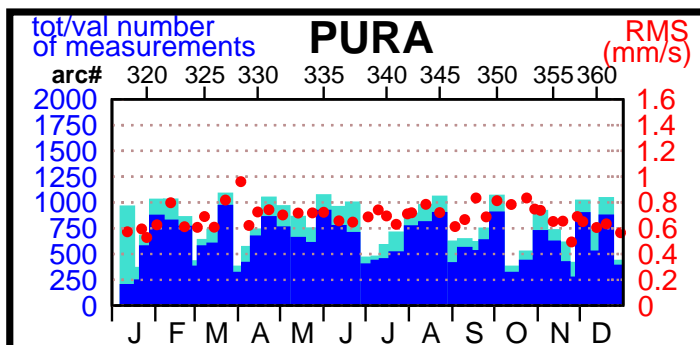

2000 - POE statistics

SPOT2

SPOT4

TOPEX