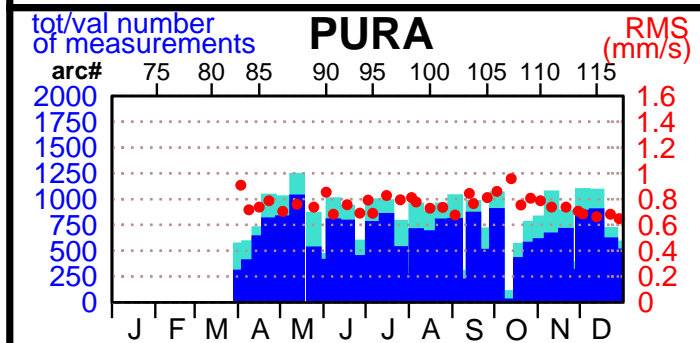

2000 - POE statistics

SPOT2

SPOT4

TOPEX