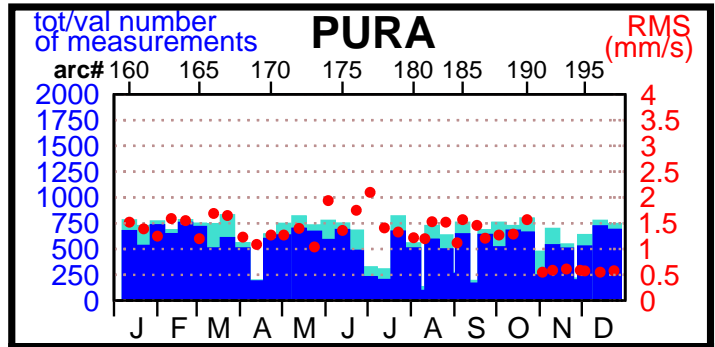

1996 - POE statistics

SPOT2

TOPEX