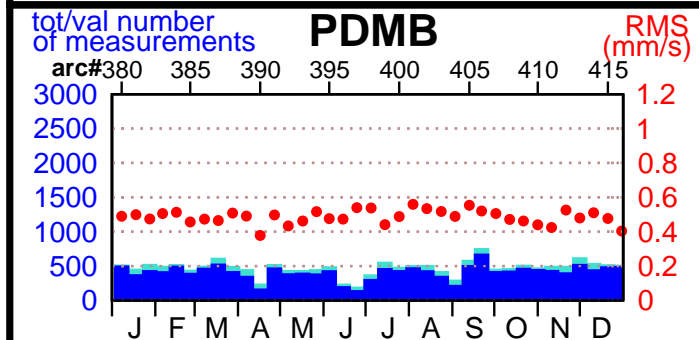

2003 - POE statistics

SPOT2

SPOT4

SPOT5

TOPEX

JASON1

ENVISAT