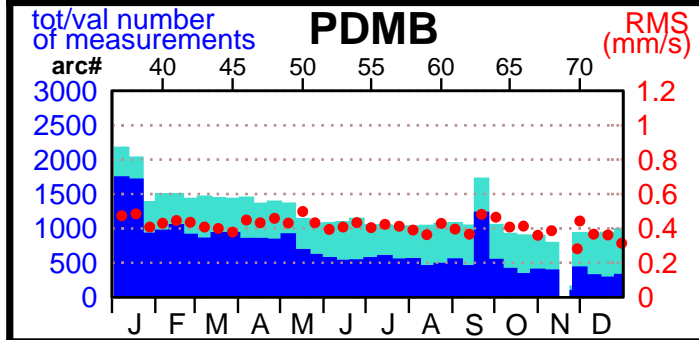

2003 - POE statistics

SPOT2

SPOT4

SPOT5

TOPEX

JASON1

ENVISAT