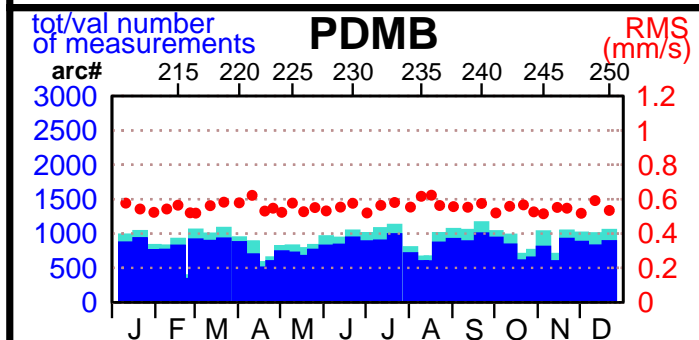

2003 - POE statistics

SPOT2

SPOT4

SPOT5

TOPEX

JASON1

ENVISAT