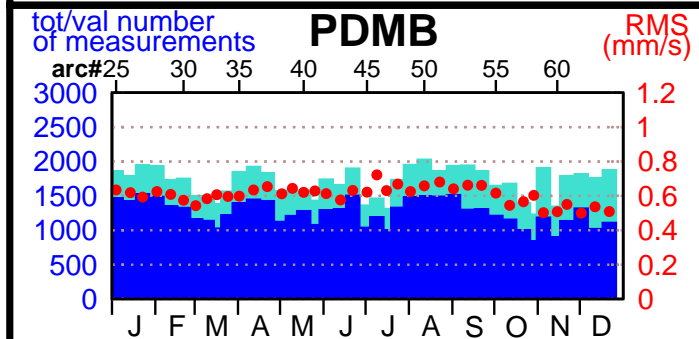

2003 - POE statistics

SPOT2

SPOT4

SPOT5

TOPEX

JASON1

ENVISAT