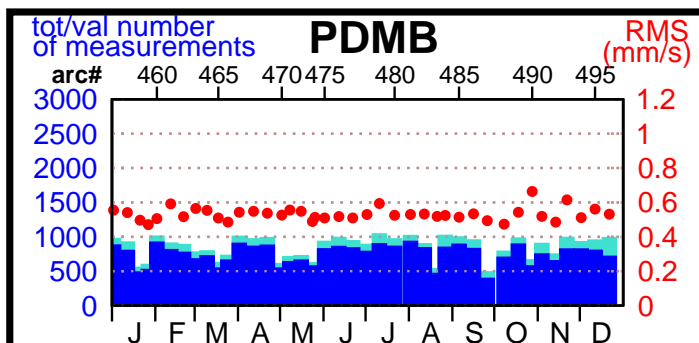

2003 - POE statistics

SPOT2

SPOT4

SPOT5

TOPEX

JASON1

ENVISAT