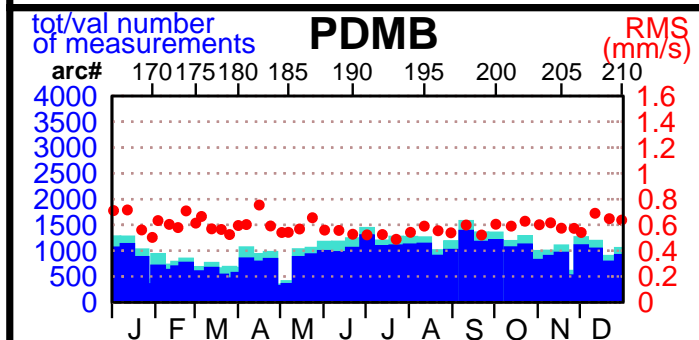

2002 - POE statistics

SPOT2

SPOT4

SPOT5

TOPEX

JASON1

ENVISAT