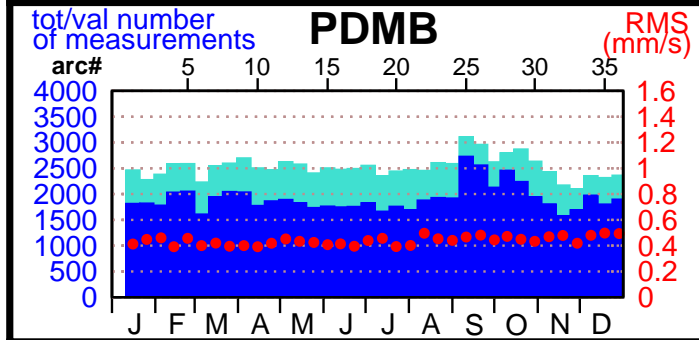

2002 - POE statistics

SPOT2

SPOT4

SPOT5

TOPEX

JASON1

ENVISAT