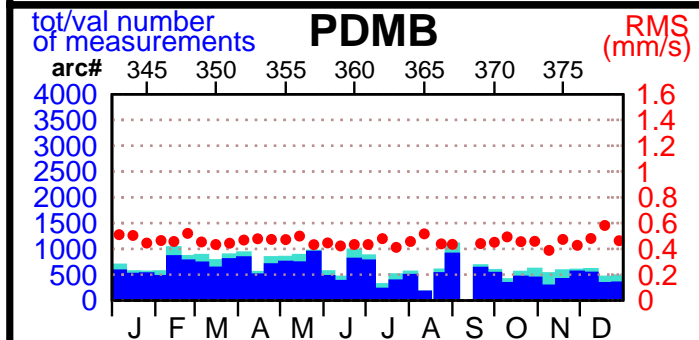

2002 - POE statistics

SPOT2

SPOT4

SPOT5

TOPEX

JASON1

ENVISAT