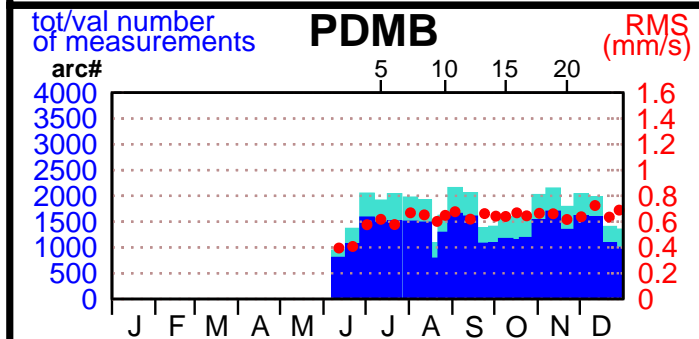

2002 - POE statistics

SPOT2

SPOT4

SPOT5

TOPEX

JASON1

ENVISAT