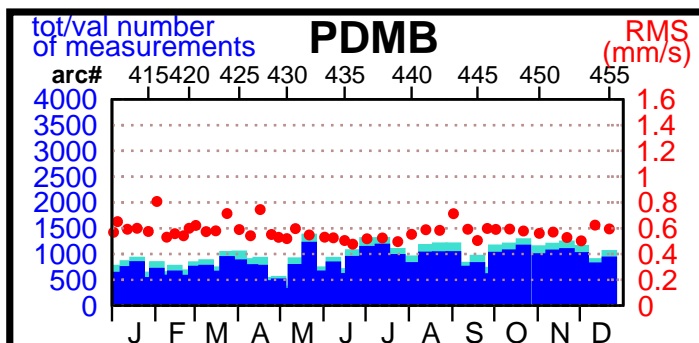

2002 - POE statistics

SPOT2

SPOT4

SPOT5

TOPEX

JASON1

ENVISAT