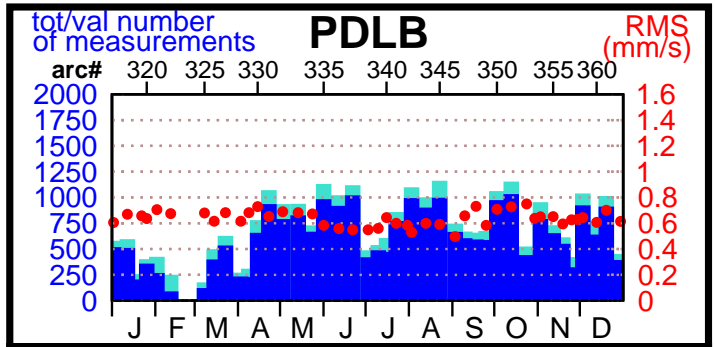

2000 - POE statistics

SPOT2

SPOT4

TOPEX