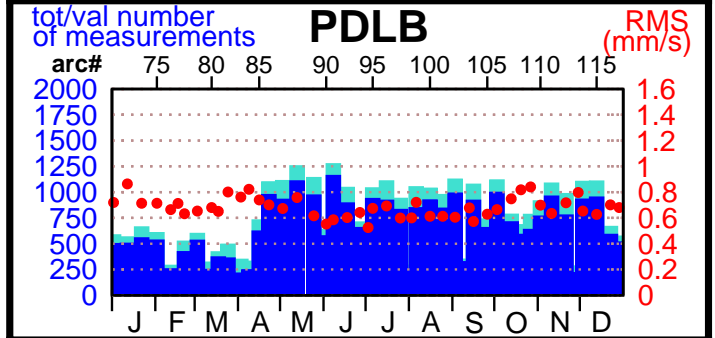

2000 - POE statistics

SPOT2

SPOT4

TOPEX