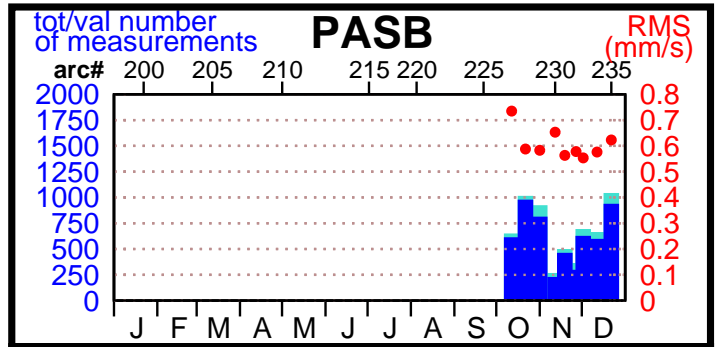

1997 - POE statistics

SPOT2

TOPEX