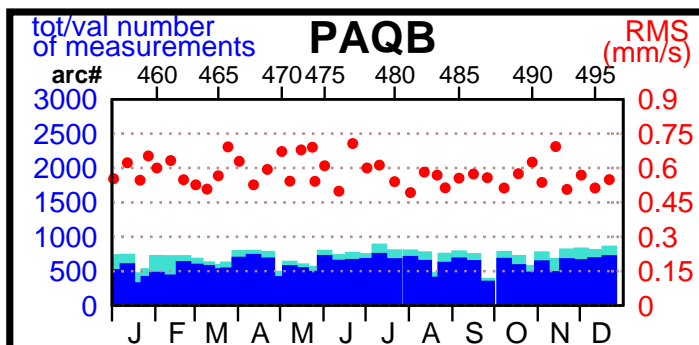

2003 - POE statistics

SPOT2

SPOT4

SPOT5

TOPEX

JASON1

ENVISAT