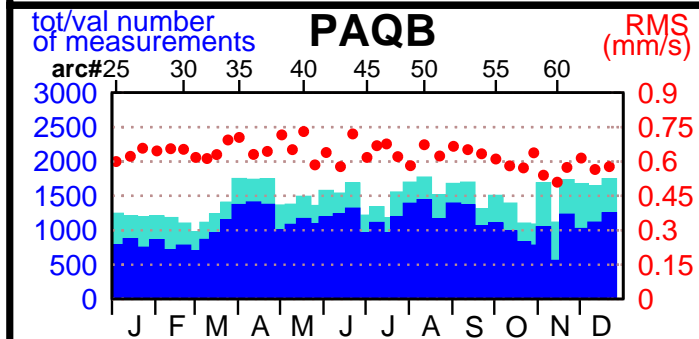

2003 - POE statistics

SPOT2

SPOT4

SPOT5

TOPEX

JASON1

ENVISAT