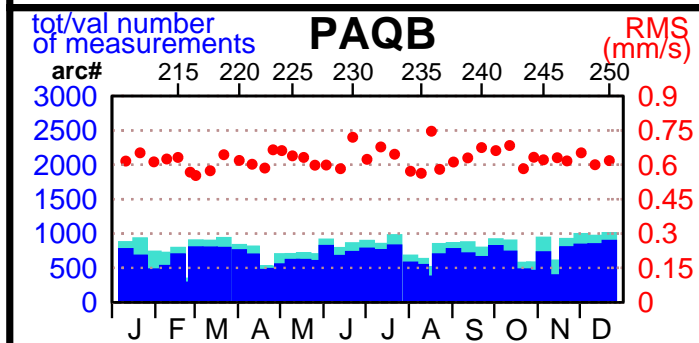

2003 - POE statistics

SPOT2

SPOT4

SPOT5

TOPEX

JASON1

ENVISAT