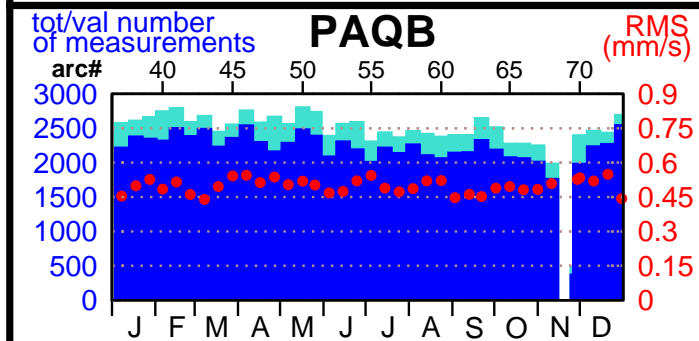

2003 - POE statistics

SPOT2

SPOT4

SPOT5

TOPEX

JASON1

ENVISAT