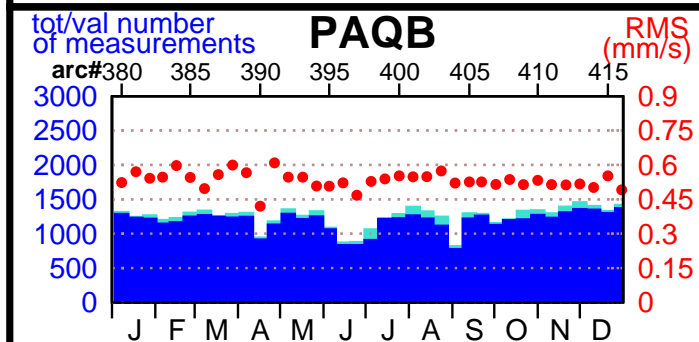

2003 - POE statistics

SPOT2

SPOT4

SPOT5

TOPEX

JASON1

ENVISAT