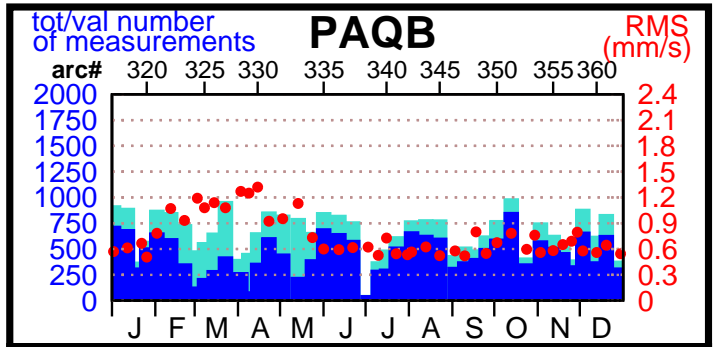

2000 - POE statistics

SPOT2

SPOT4

TOPEX