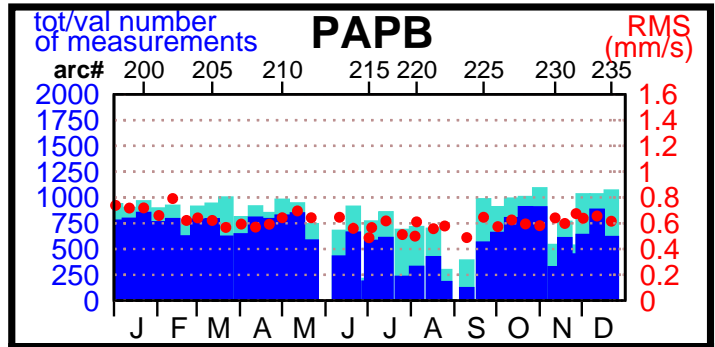

1997 - POE statistics

SPOT2

TOPEX