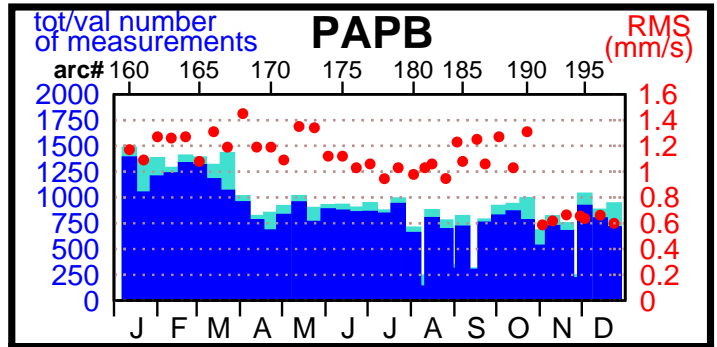

1996 - POE statistics

SPOT2

TOPEX