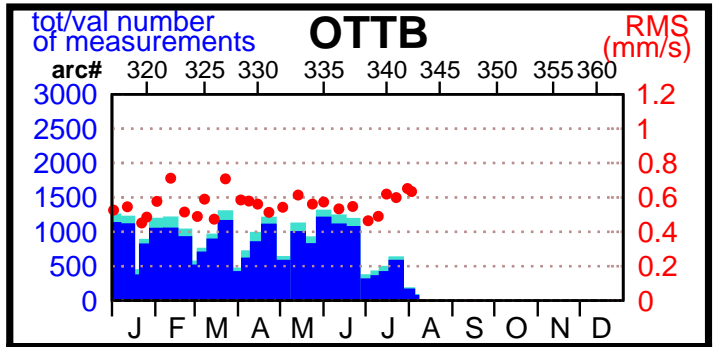

2000 - POE statistics

SPOT2

SPOT4

TOPEX