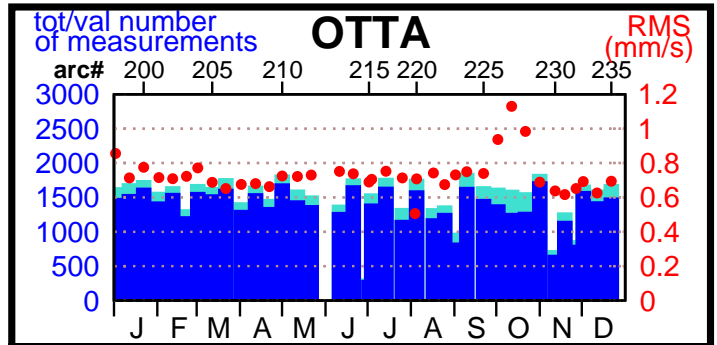

1997 - POE statistics

SPOT2

TOPEX