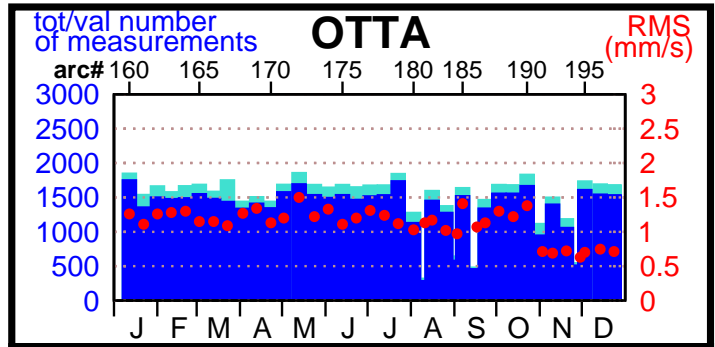

1996 - POE statistics

SPOT2

TOPEX